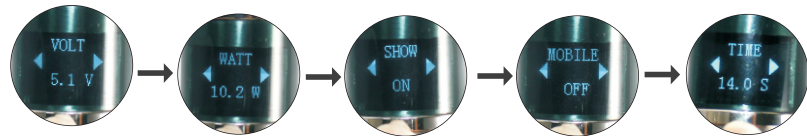

Motor Vibration

Vibration indicates your operation has been taken into effect.

5-20 Seconds Cutoff

Short Circuit Protection

Reverse Battery Protection Circuit

Low Voltage Warning

MENU

1. VOLT

Press the button to select the “VOLT”, then stop pressing the button.

Lean to right, the volts will increase in 0.1 increments;

Lean to left, the volts will decrease in 0.1 decrements.

When the volts increase to 6V the max volts, it will switch to 3V the min volts.